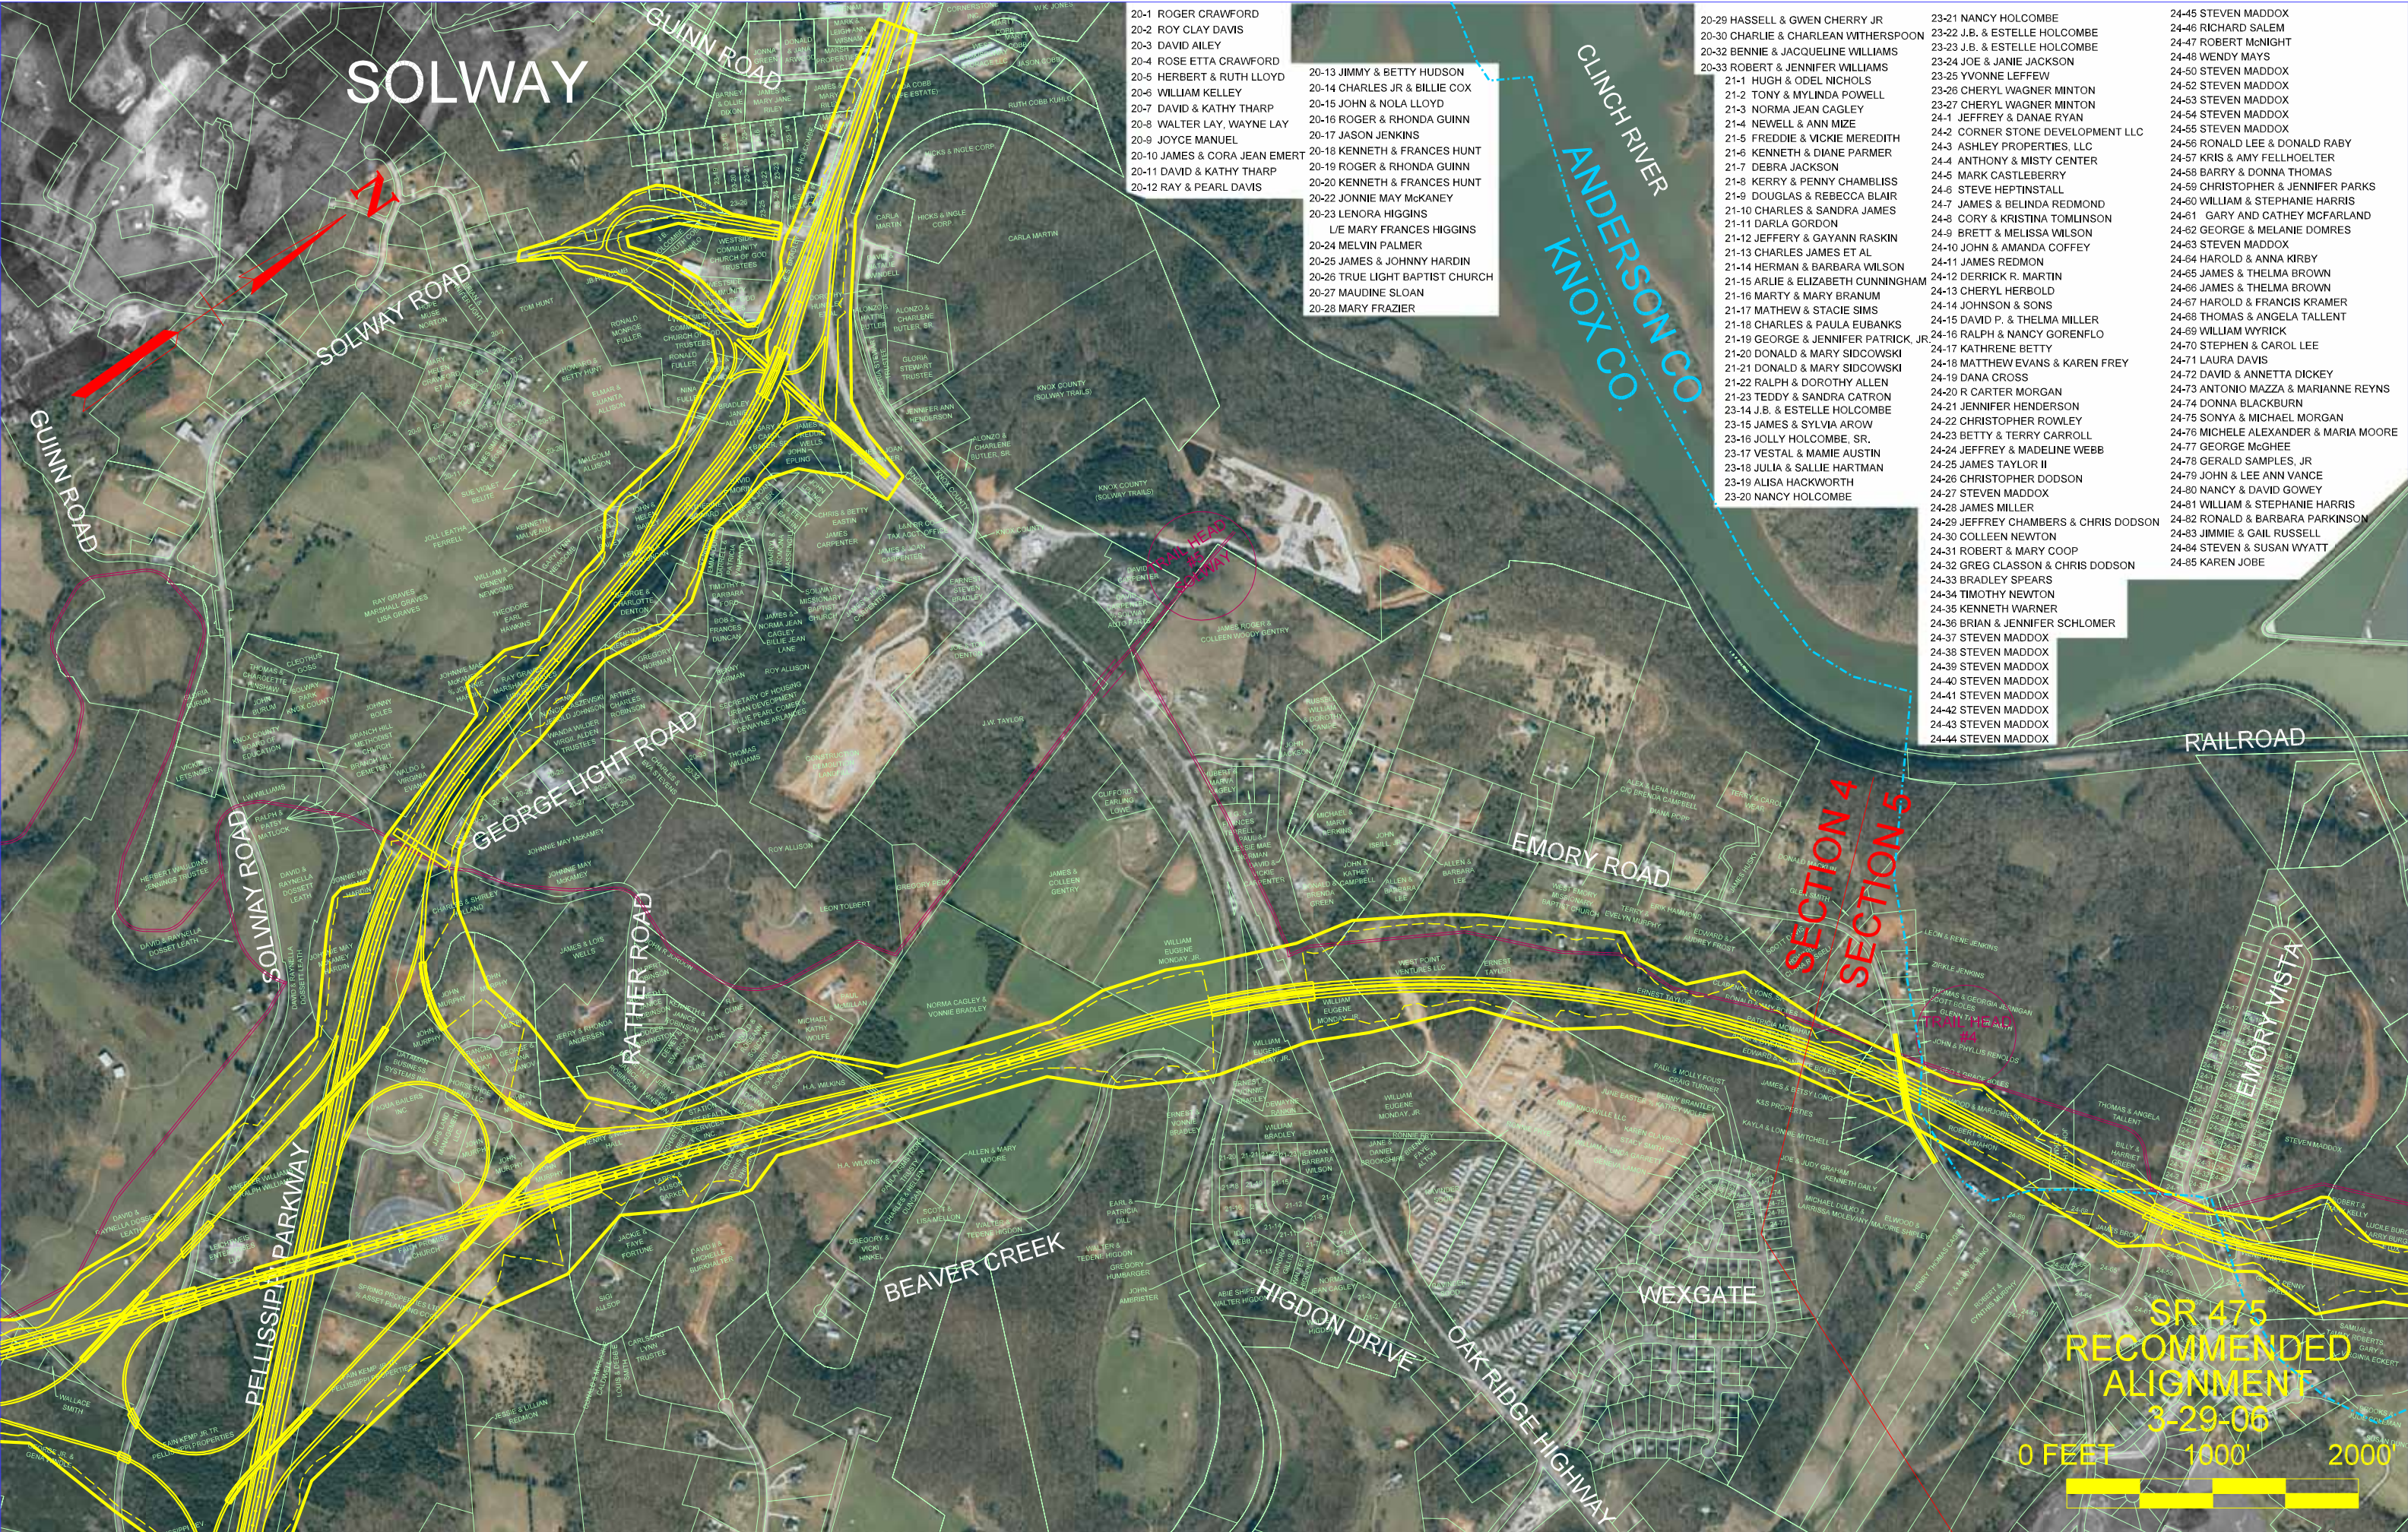

SOLWAY

- 20-1 ROGER CRAWFORD
- 20-2 ROY CLAY DAVIS
- 20-3 DAVID AILEY
- 20-4 ROSE ETTA CRAWFORD
- 20-5 HERBERT & RUTH LLOYD
- 20-6 WILLIAM KELLEY
- 20-7 DAVID & KATHY THARP
- 20-8 WALTER LAY, WAYNE LAY
- 20-9 JOYCE MANUEL
- 20-10 JAMES & CORA JEAN EMERT
- 20-11 DAVID & KATHY THARP
- 20-12 RAY & PEARL DAVIS

- 20-13 JIMMY & BETTY HUDSON
- 20-14 CHARLES JR & BILLIE COX
- 20-15 JOHN & NOLA LLOYD
- 20-16 ROGER & RHONDA GUINN
- 20-17 JASON JENKINS
- 20-18 KENNETH & FRANCES HUNT
- 20-19 ROGER & RHONDA GUINN
- 20-20 KENNETH & FRANCES HUNT
- 20-22 JONNIE MAY McKANEY
- 20-23 LENORA HIGGINS
- L/E MARY FRANCES HIGGINS
- 20-24 MELVIN PALMER
- 20-25 JAMES & JOHNNY HARDIN
- 20-26 TRUE LIGHT BAPTIST CHURCH
- 20-27 MAUDINE SLOAN
- 20-28 MARY FRAZIER

- 20-29 HASSELL & GWEN CHERRY JR
- 20-30 CHARLIE & CHARLEAN WITHERSPOON
- 20-32 BENNIE & JACQUELINE WILLIAMS
- 20-33 ROBERT & JENNIFER WILLIAMS
- 21-1 HUGH & ODEL NICHOLS
- 21-2 TONY & MYLINDA POWELL
- 21-3 NORMA JEAN CAGLEY
- 21-4 NEWELL & ANN MIZE
- 21-5 FREDDIE & VICKIE MEREDITH
- 21-6 KENNETH & DIANE PARMER
- 21-7 DEBRA JACKSON
- 21-8 KERRY & PENNY CHAMBLISS
- 21-9 DOUGLAS & REBECCA BLAIR
- 21-10 CHARLES & SANDRA JAMES
- 21-11 DARLA GORDON
- 21-12 JEFFERY & GAYANN RASKIN
- 21-13 CHARLES JAMES ET AL
- 21-14 HERMAN & BARBARA WILSON
- 21-15 ARLIE & ELIZABETH CUNNINGHAM
- 21-16 MARTY & MARY BRANUM
- 21-17 MATHEW & STACIE SIMS
- 21-18 CHARLES & PAULA EUBANKS
- 21-19 GEORGE & JENNIFER PATRICK, JR
- 21-20 DONALD & MARY SIDCOWSKI
- 21-21 DONALD & MARY SIDCOWSKI
- 21-22 RALPH & DOROTHY ALLEN
- 21-23 TEDDY & SANDRA CATRON
- 23-14 J.B. & ESTELLE HOLCOMBE
- 23-15 JAMES & SYLVIA AROW
- 23-16 JOLLY HOLCOMBE, SR.
- 23-17 VESTAL & MAMIE AUSTIN
- 23-18 JULIA & SALLIE HARTMAN
- 23-19 ALISA HACKWORTH
- 23-20 NANCY HOLCOMBE