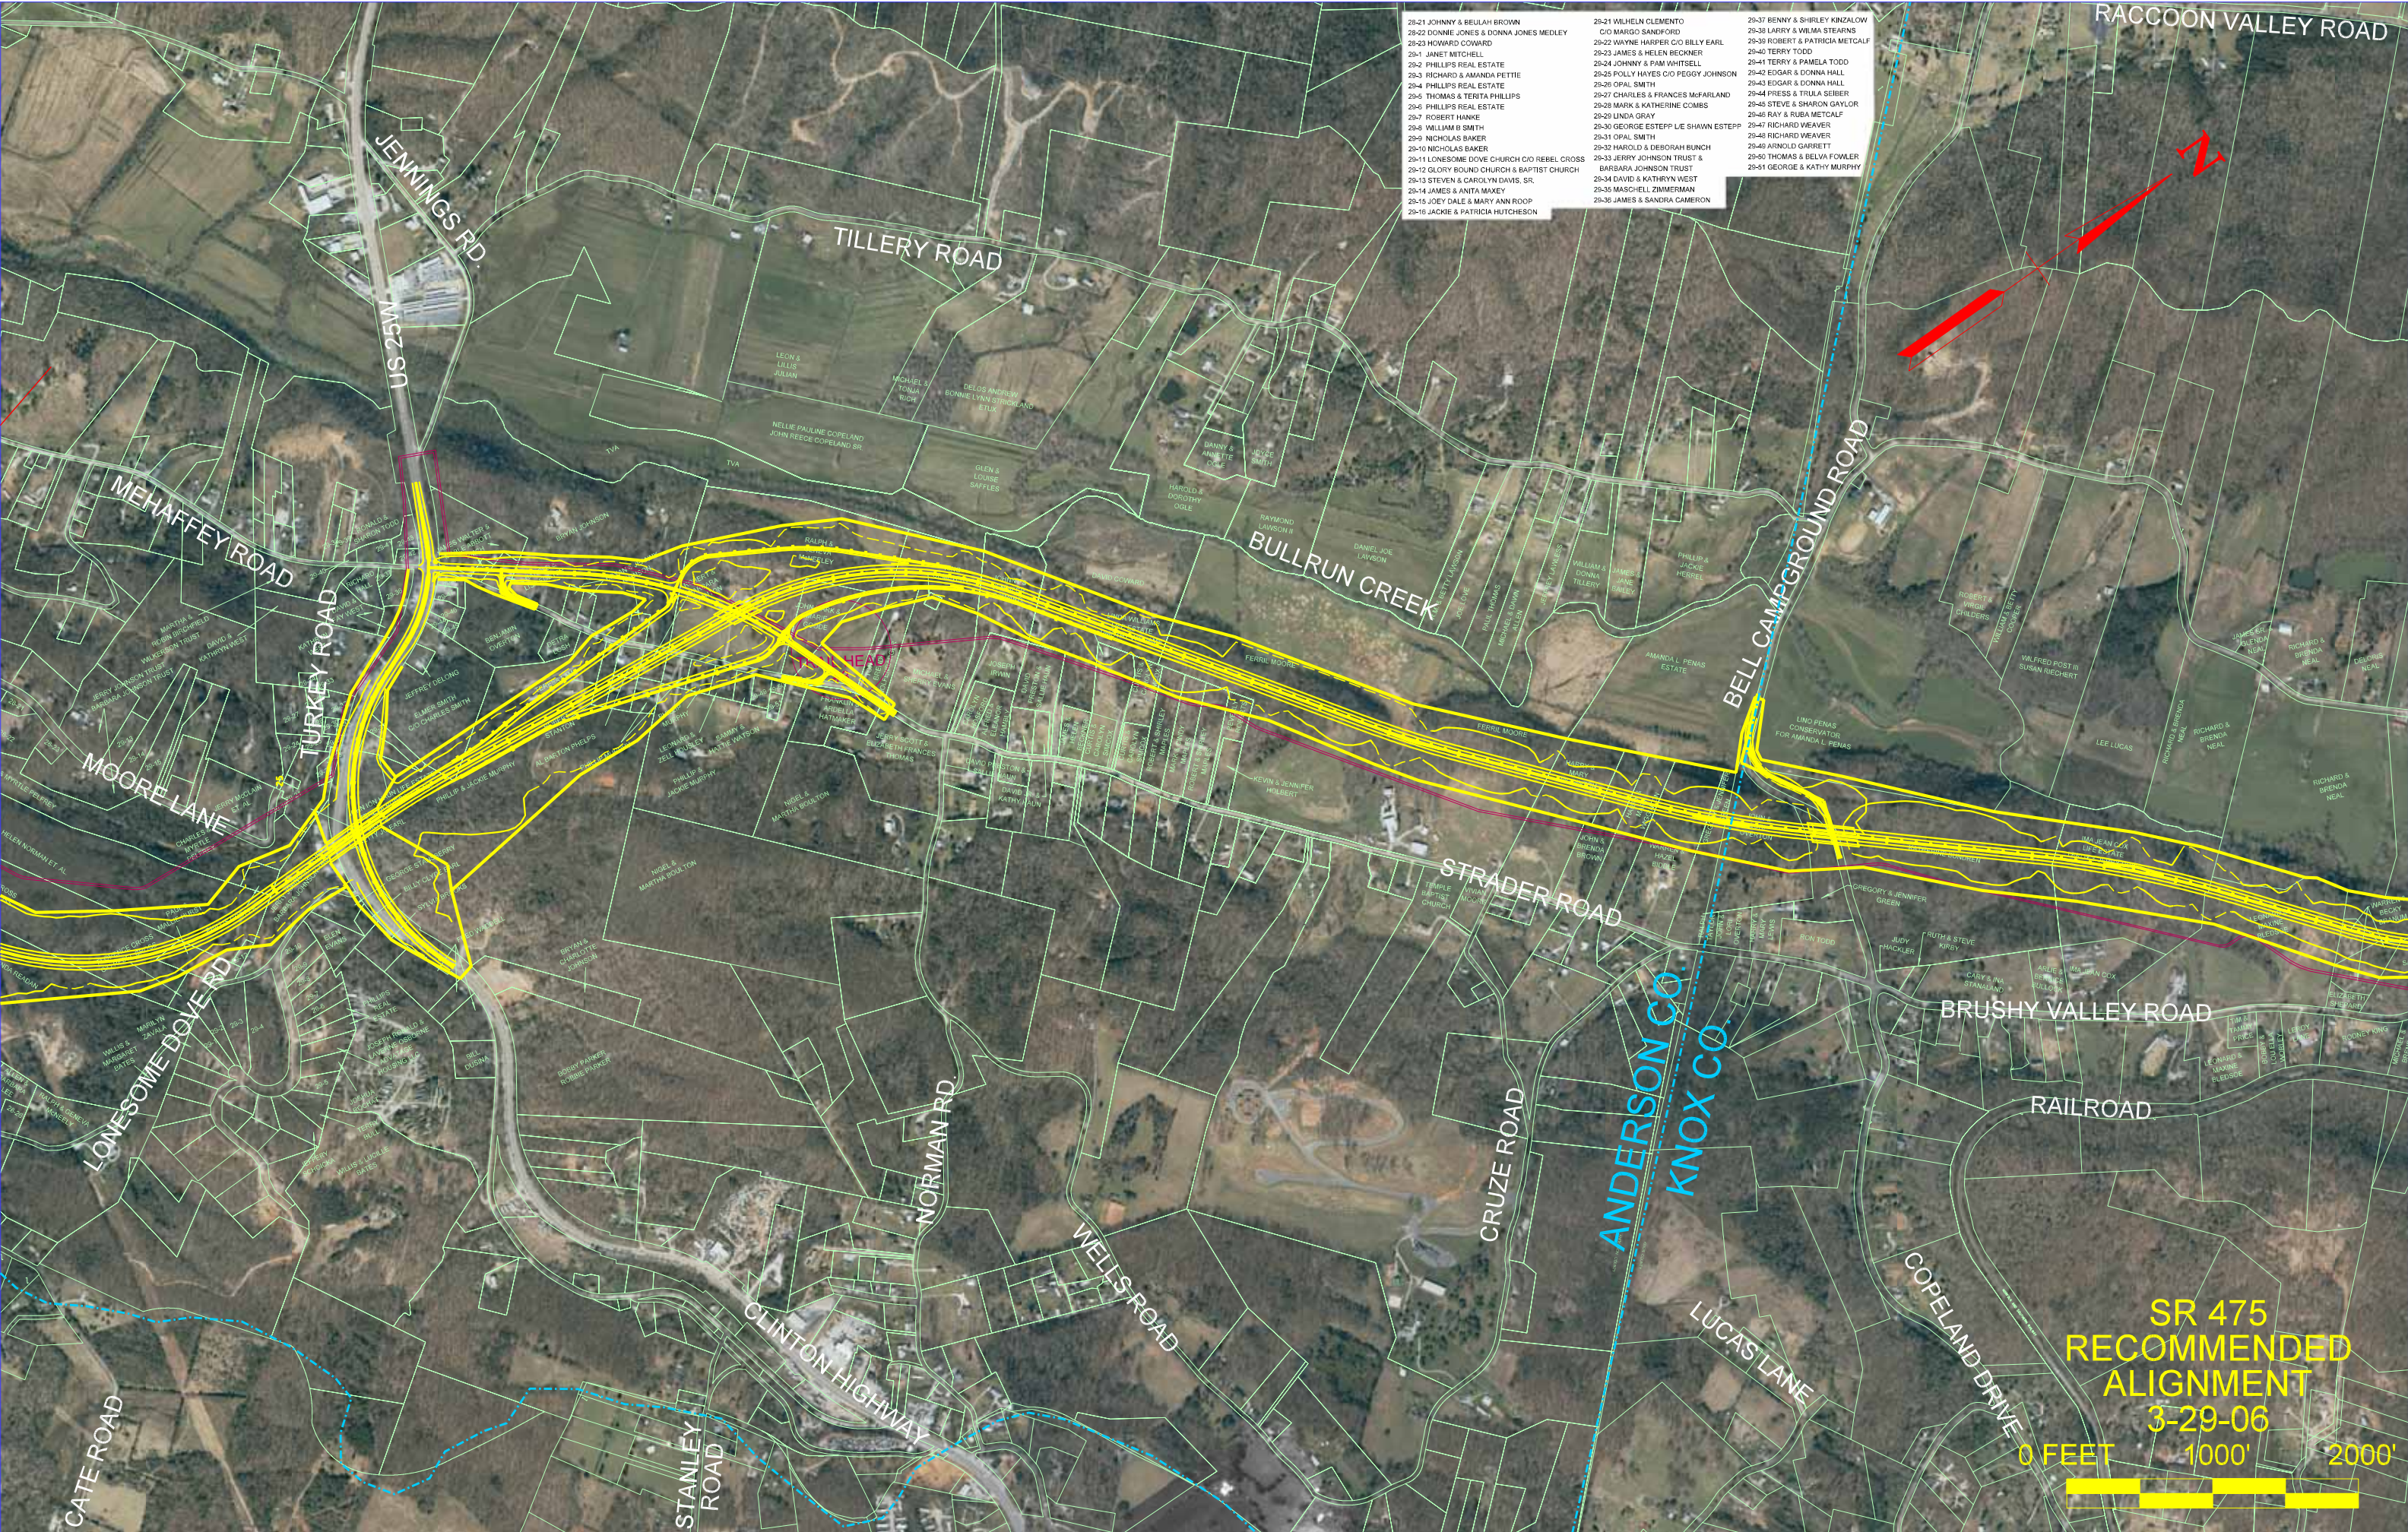

SR 475
RECOMMENDED
ALIGNMENT
3-29-06

0 FEET 1000' 2000'